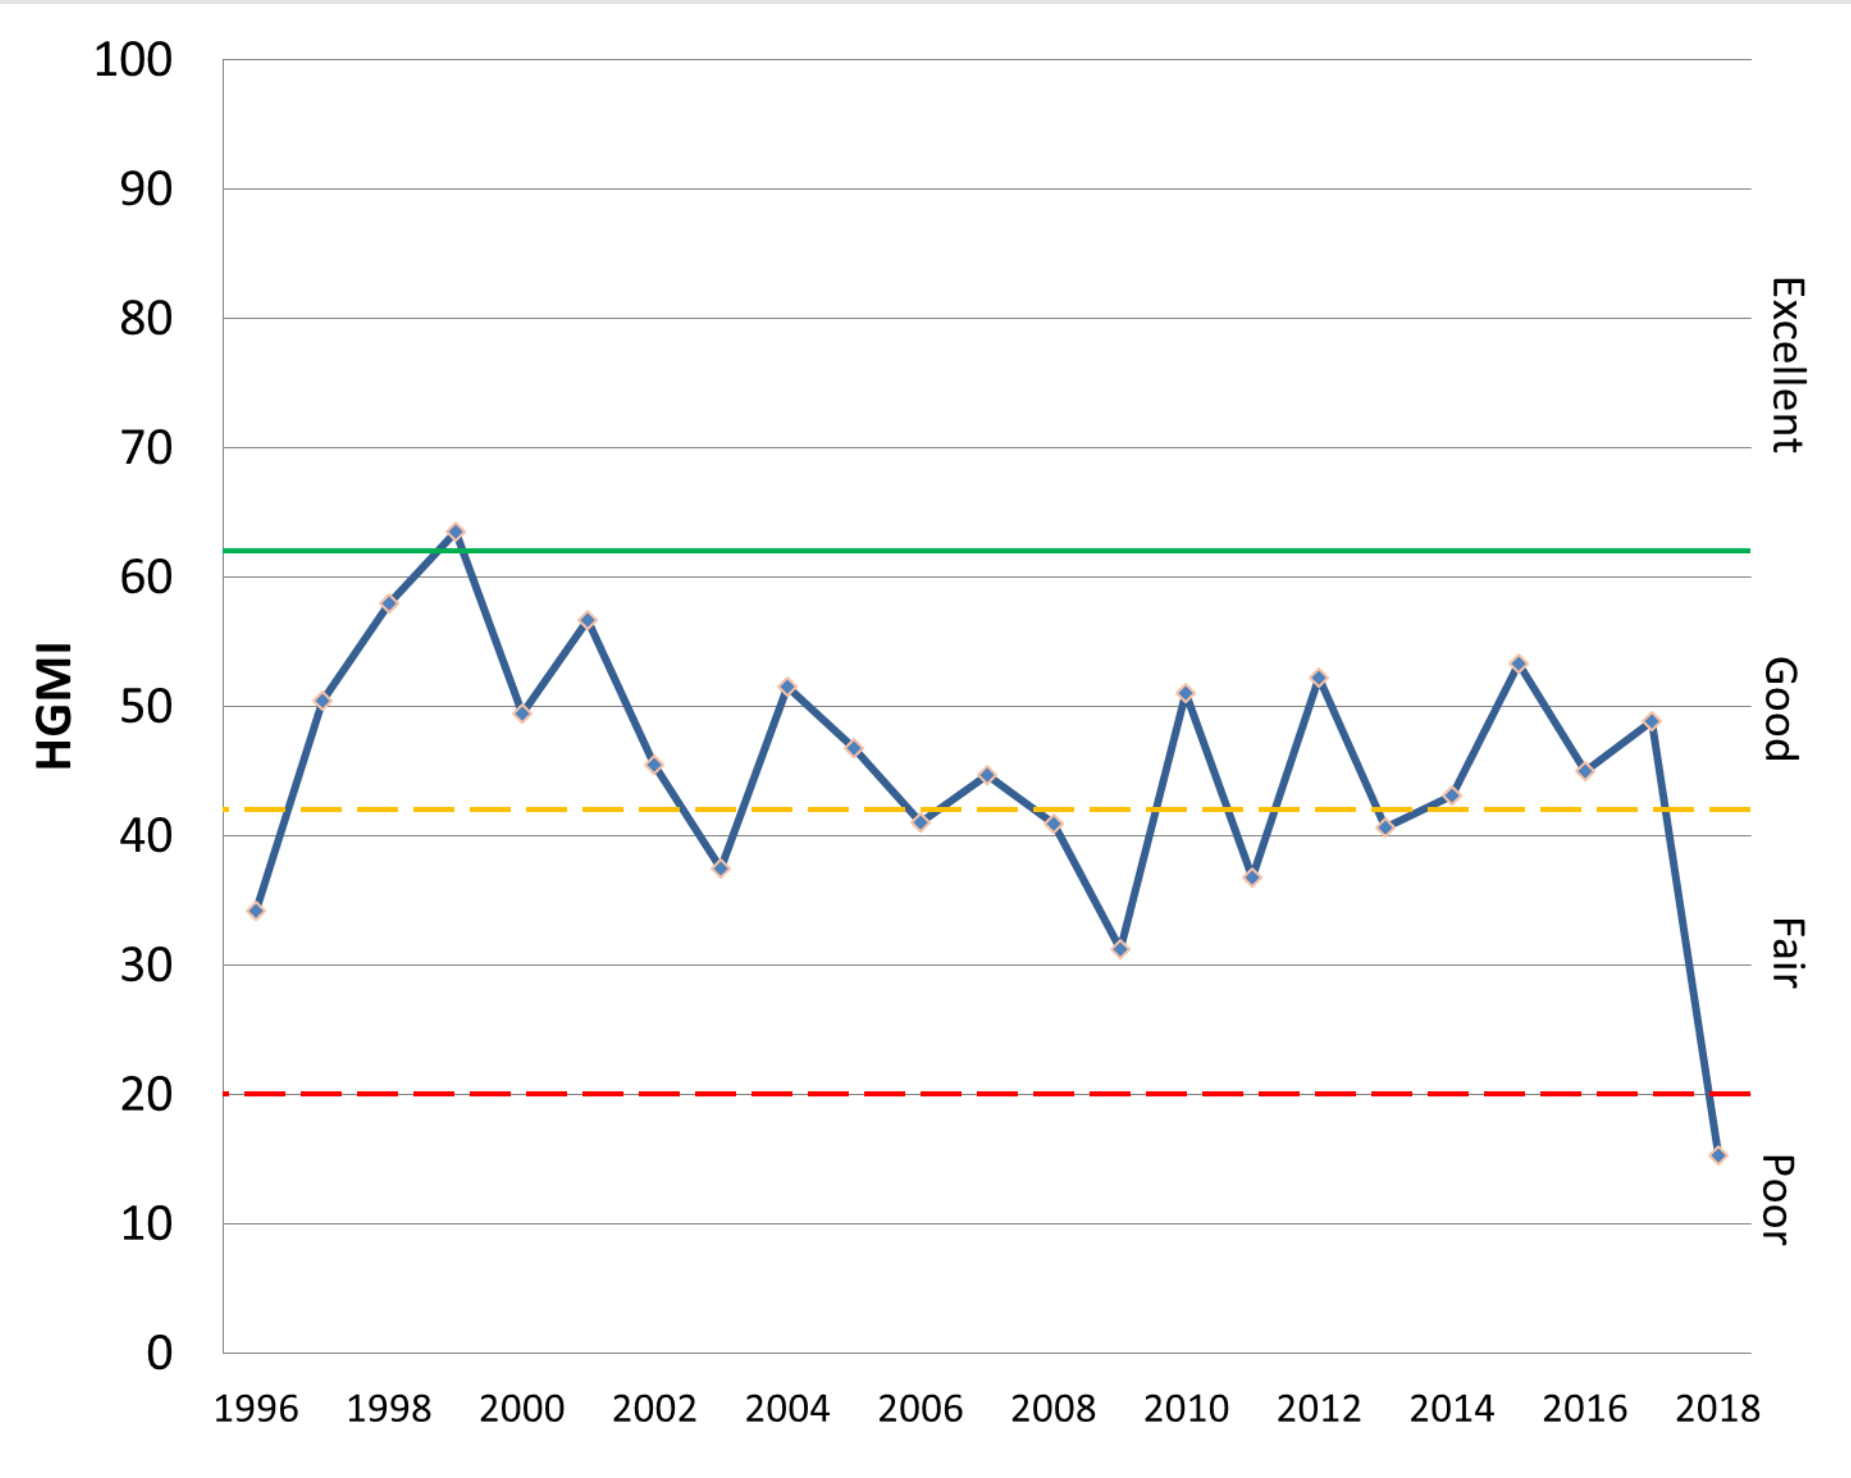

Back Brook Site 18 (BB18)

Beaver Brook Site 1 (BE01)

Black River Site 3 (BR03)

Black River site 4 (BR04)

Black River Site 5 (BR05)

Black River Site 6 (BR06)

Burnett Brook Site 1 (BU01)

Capoolong Creek Site 1 (CC01)

Cold Brook Site 1 (CB01)

Cold Brook Site 3 (CB03)

Chambers Brook Site 2 (CH02)

Drakes Brook Site 1 (DB01)

Raritan Headwaters
Your water is our mission.

Drakes Brook Site 12 (DB12)

Herzog Brook Site 1 (HE01)