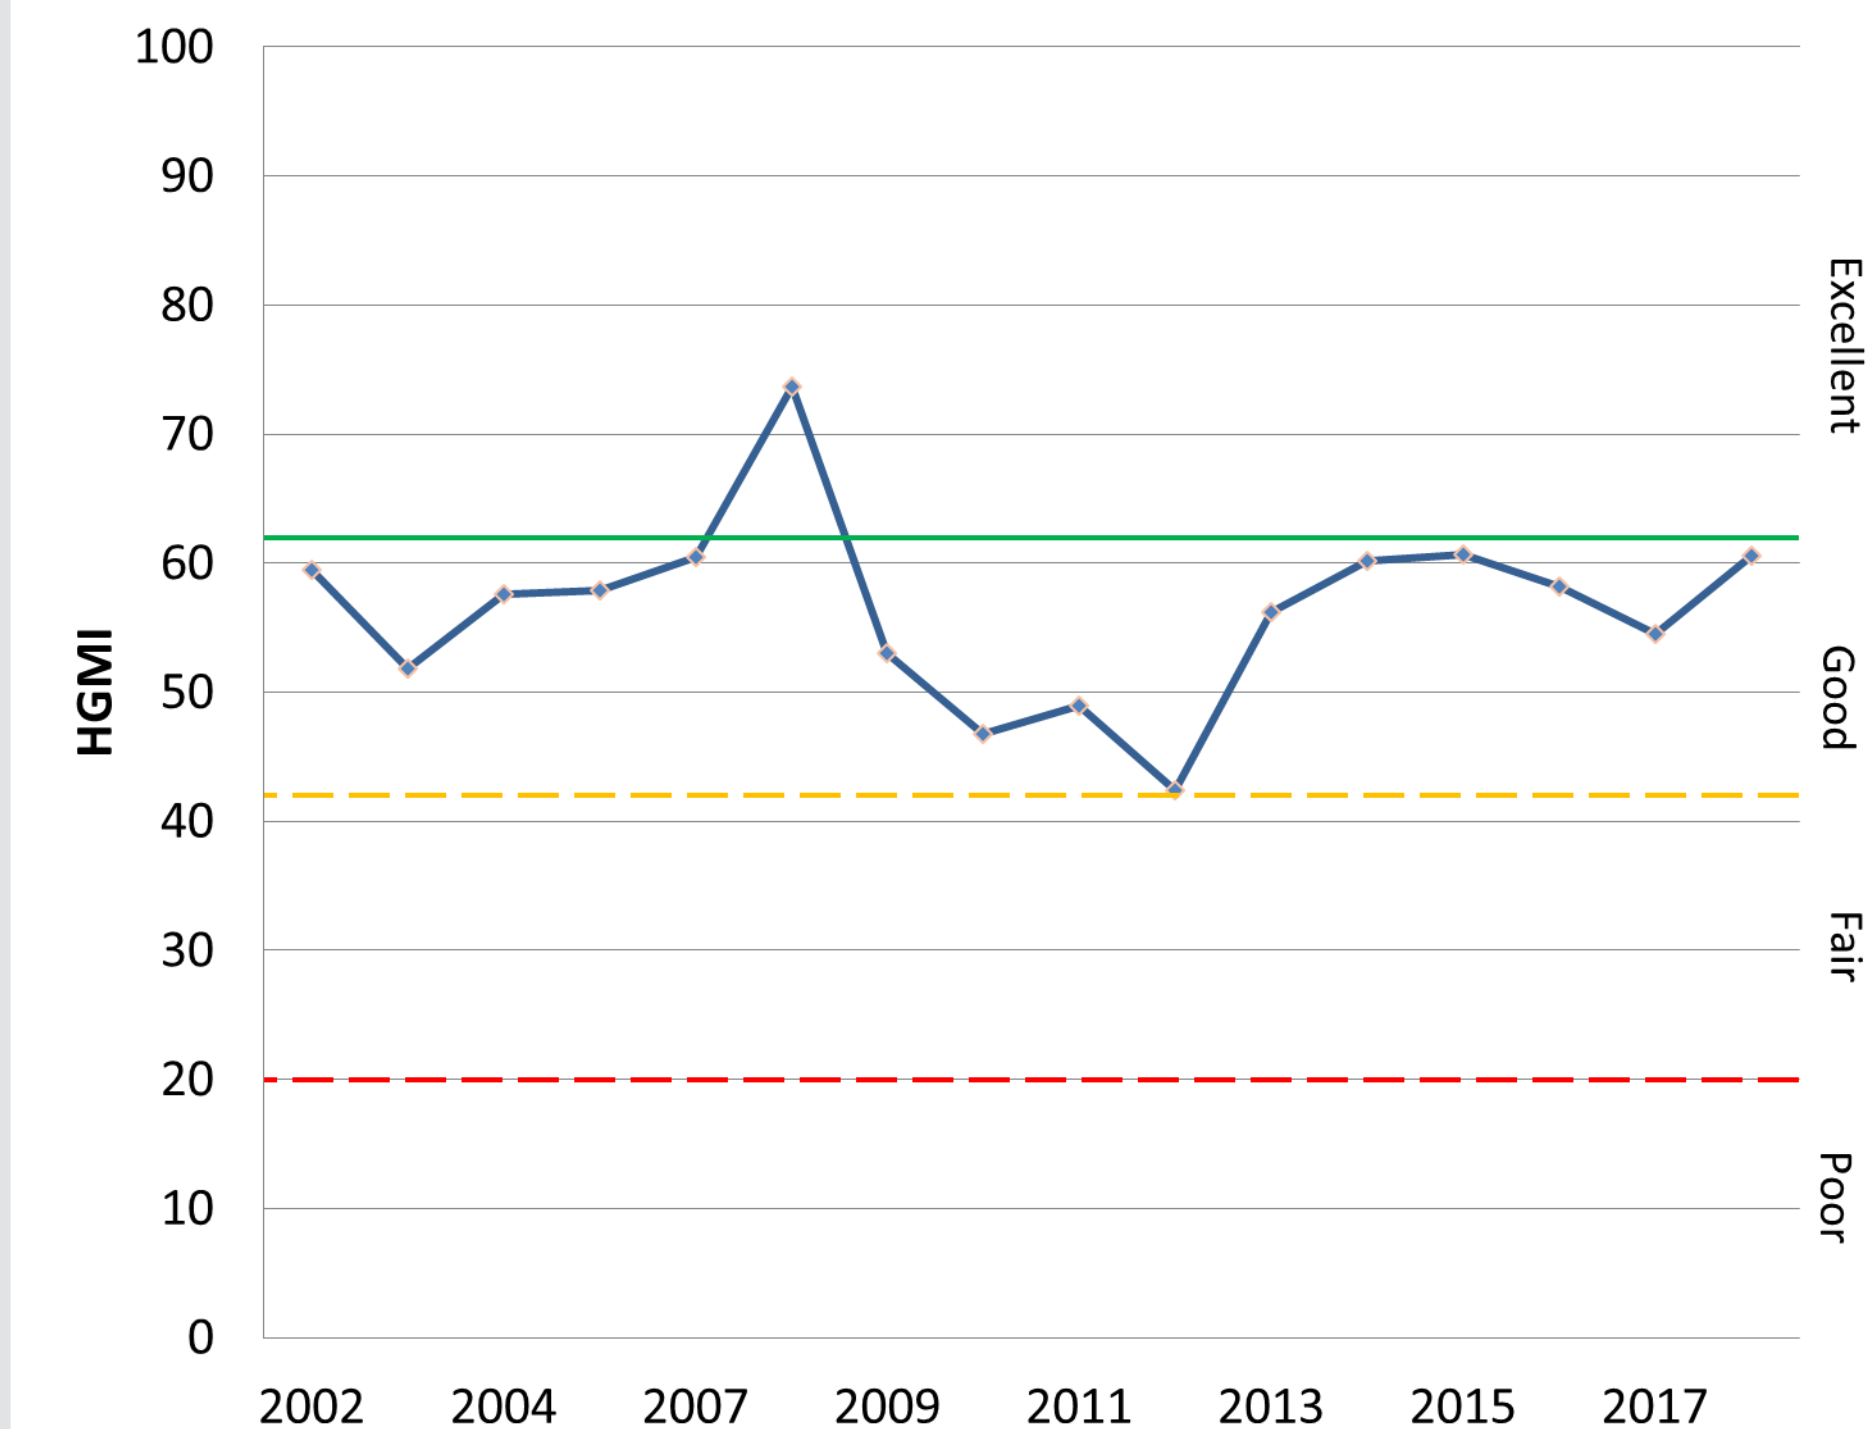

North Branch Site 16 (NB16)

North Branch Site 17 (NB17)

North Branch Site 18 (NB18)

Peapack Brook Site 1 (PB01)

Peapack Brook Site 6 (PB06)

Peapack Brook Site 8 (PB08)

Raritan Headwaters
Your water is our mission.