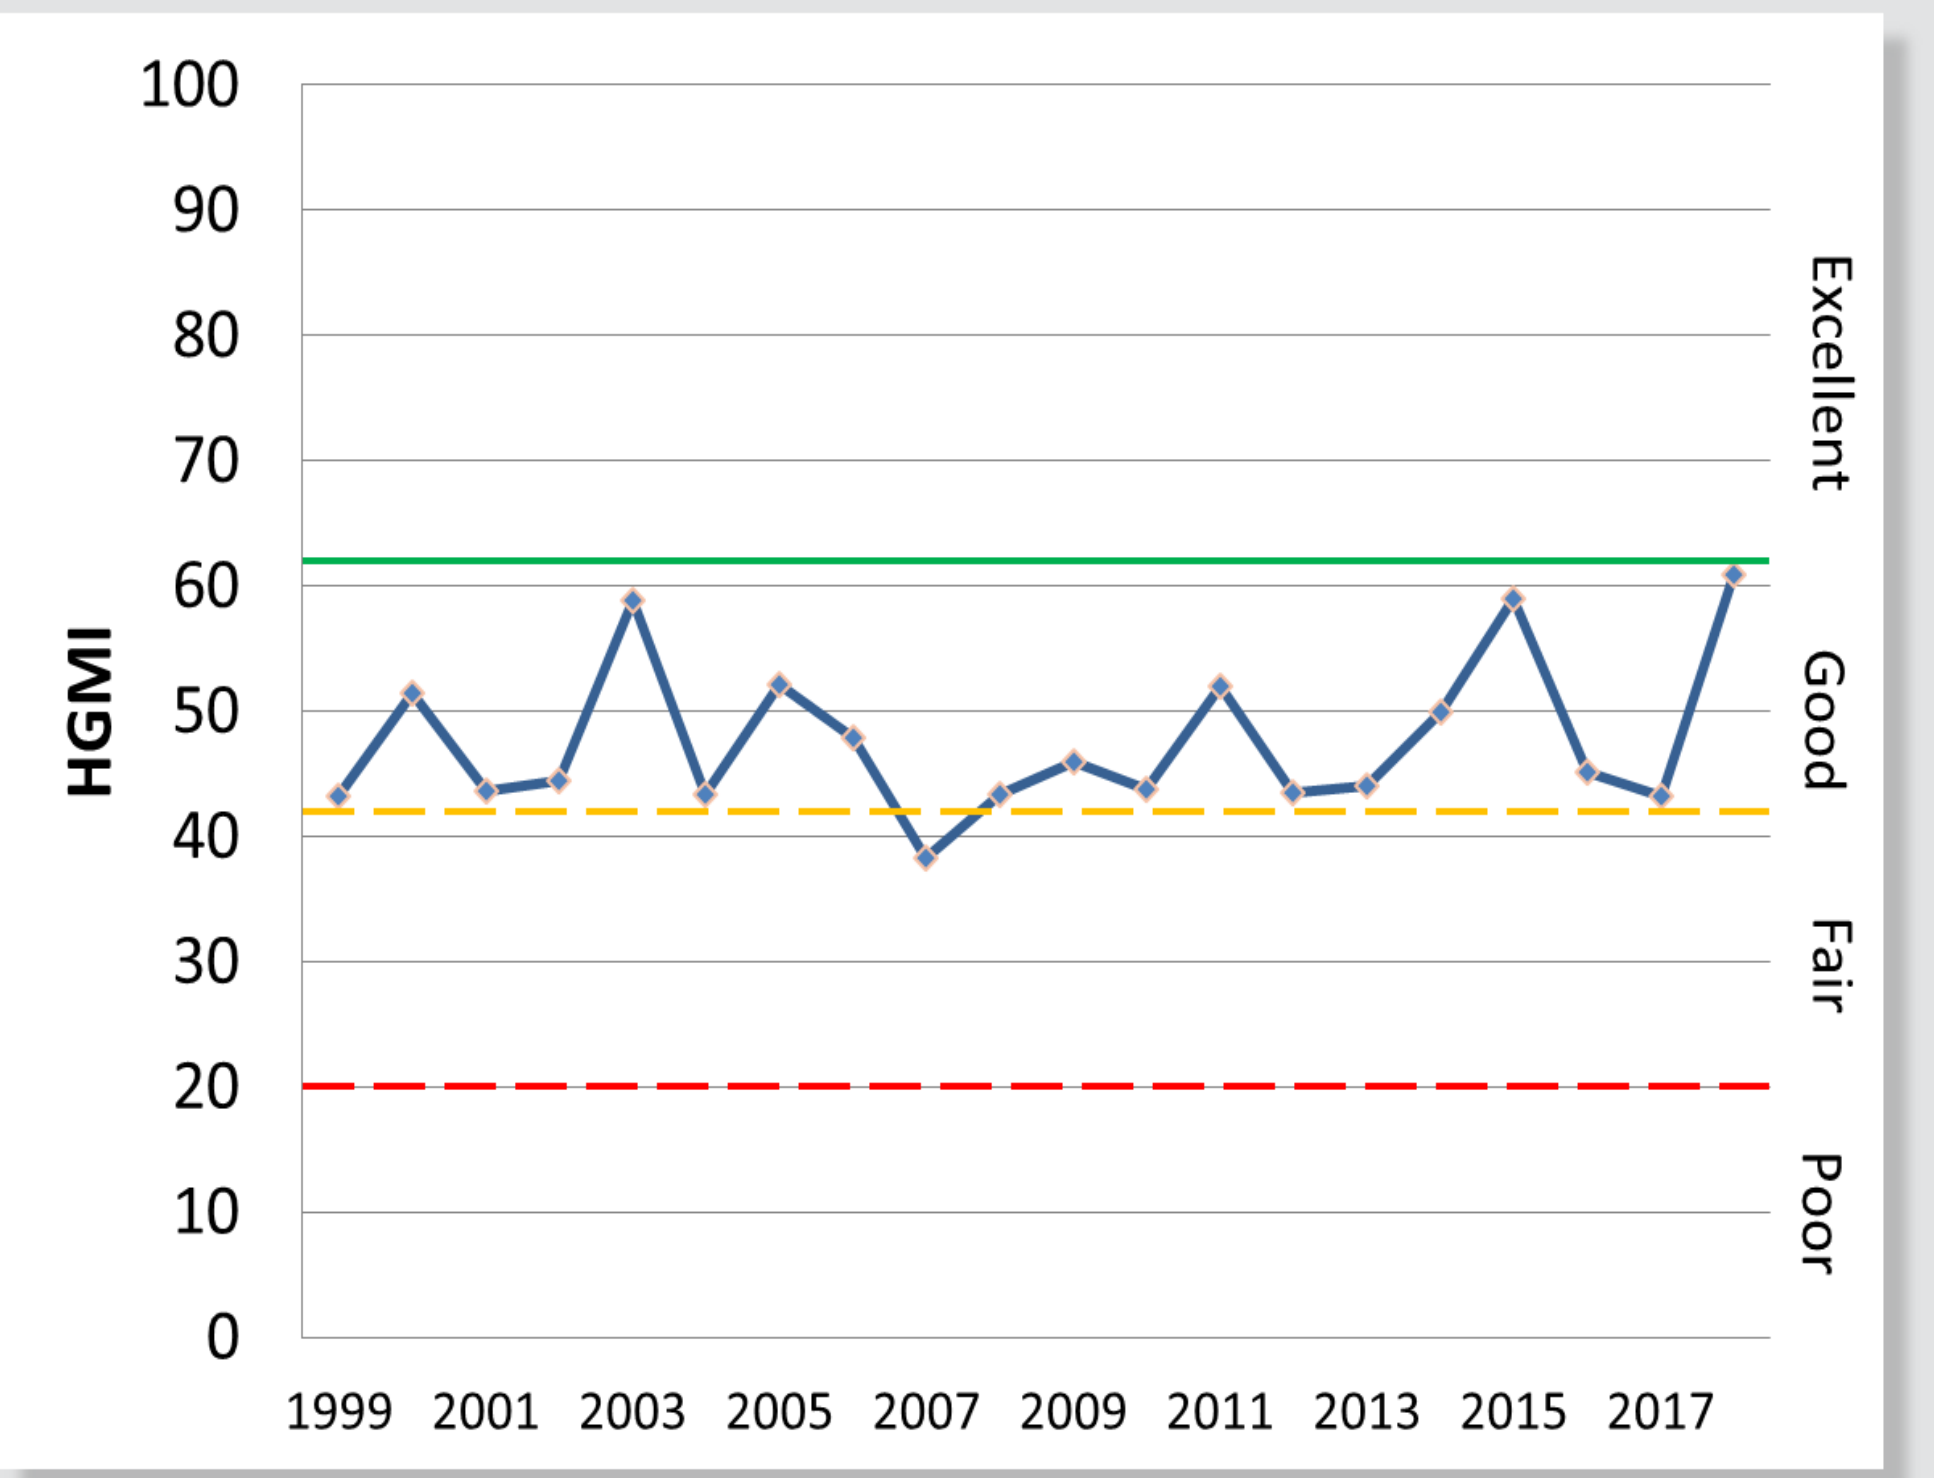

Holland Brook Site 17 (HB17)